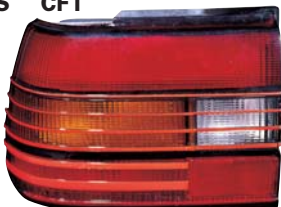

TBA

443-1914-UE-SR

TAIL LAMP
R 92043308S
L 92043309S
PCS CFT